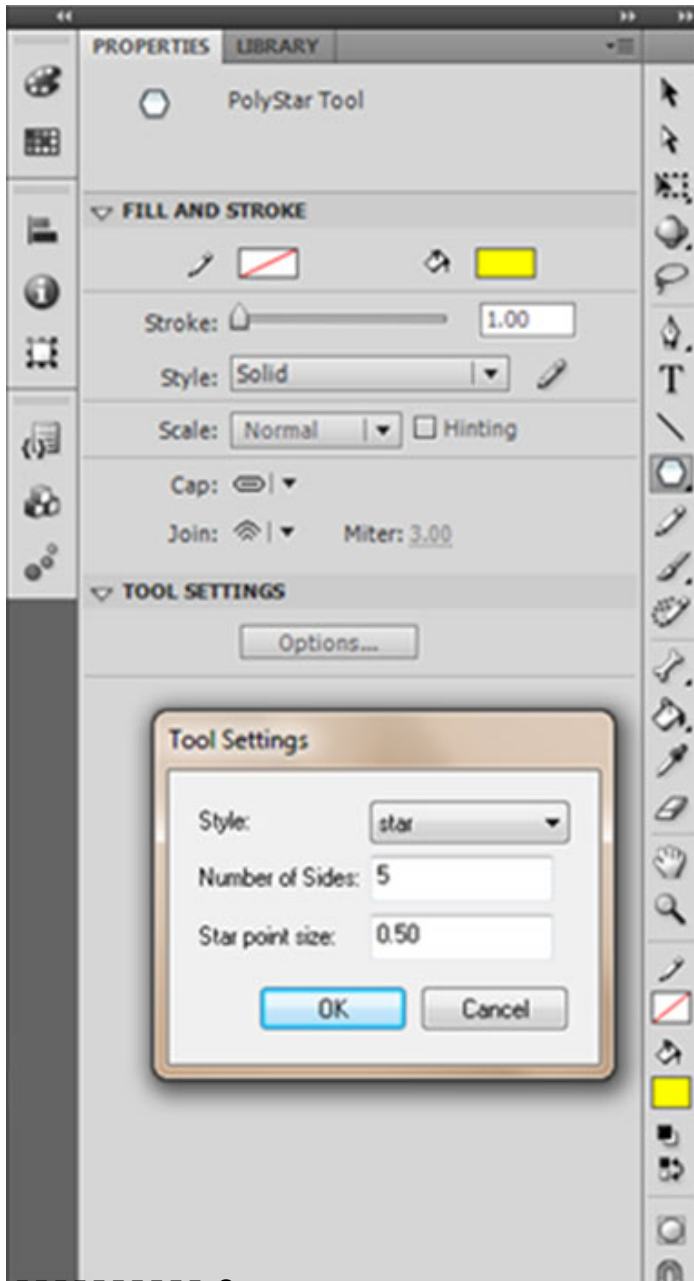

Shape Tween

Written by Administrator

Friday, 05 October 2012 07:35 - Last Updated Friday, 05 October 2012 08:06

Open Up a Shape Tween