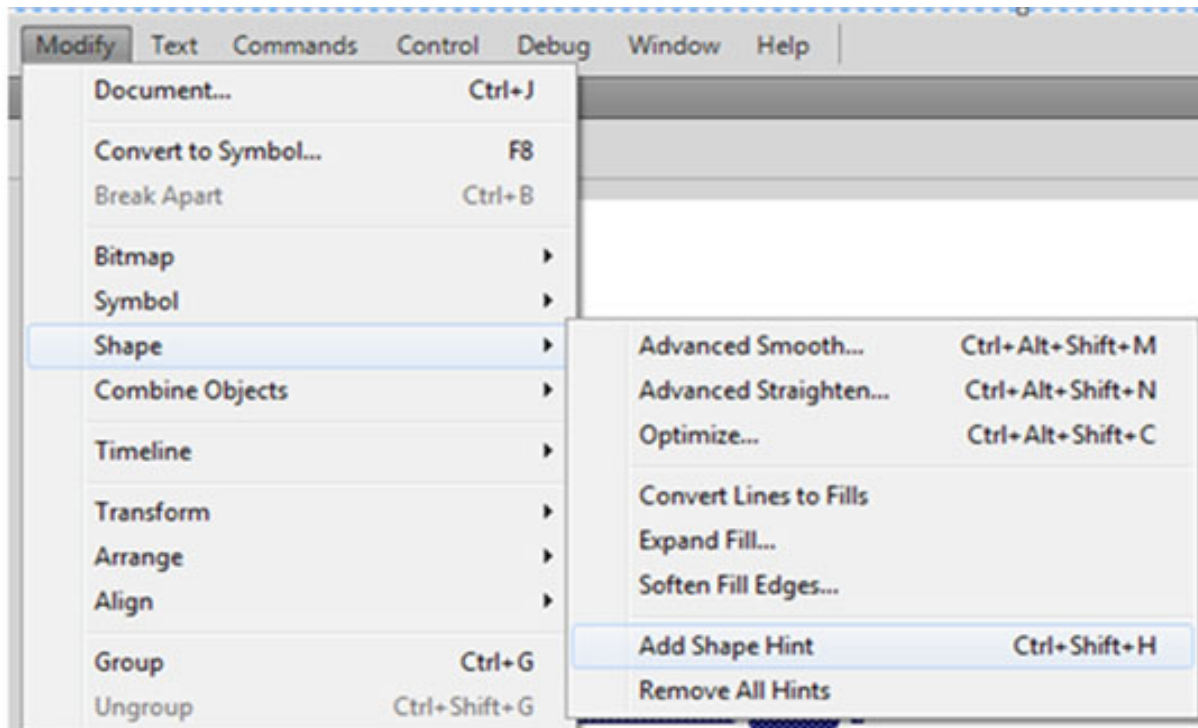

Shape Tween

Written by Administrator

Friday, 05 October 2012 07:35 - Last Updated Friday, 05 October 2012 08:06

8. 0000 Ctrl+Enter 0000000000